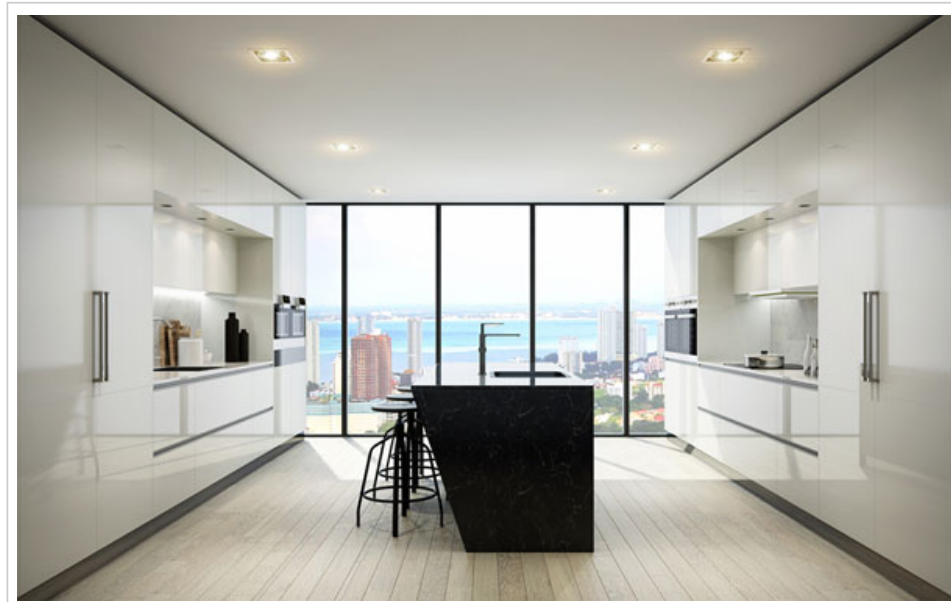

SIGNATURE KITCHEN 大促销 折扣高达 **50%** 2018年3月3日至15日 更多详情

Sarawak

Choose your kitchen style with Signature Kitchen

September 9, 2017, Saturday

SHARE THIS

BorneoPost Online

FOLLOW US

The ARTE kitchen collections.

KUCHING: What kitchen style to choose– classic or modern?

Nowadays, classic does not mean old fashioned. Signature Kitchen characterises classic as timeless elegance and originality, with a tasteful touch of opulence in its latest collection – ARTE.

ARTE represents ‘classic’ in a modern composition. The purity of the white high gloss surfaces exudes lightness while the artistic veins of the white marble quartz lend an air of classicism; achieving a timeless and unique look to any home. Elegant tall units combine functionality with style.

FREE SEA
5 MILLION PROMO SEATS
SALE END IN
02 DAYS 07 HRS 32 MINS 25 SECS
BOOK NOW
Travel from 3 Sep 2018 till 28 May 2019
T&C apply.

Borneo Post & Utusan Borneo
Classifieds PDFs
c.theborneopost.com

EAT MORE
HALAL

Supermarket Today's Special

Ta Kiong Kuching
Mydin Kuching